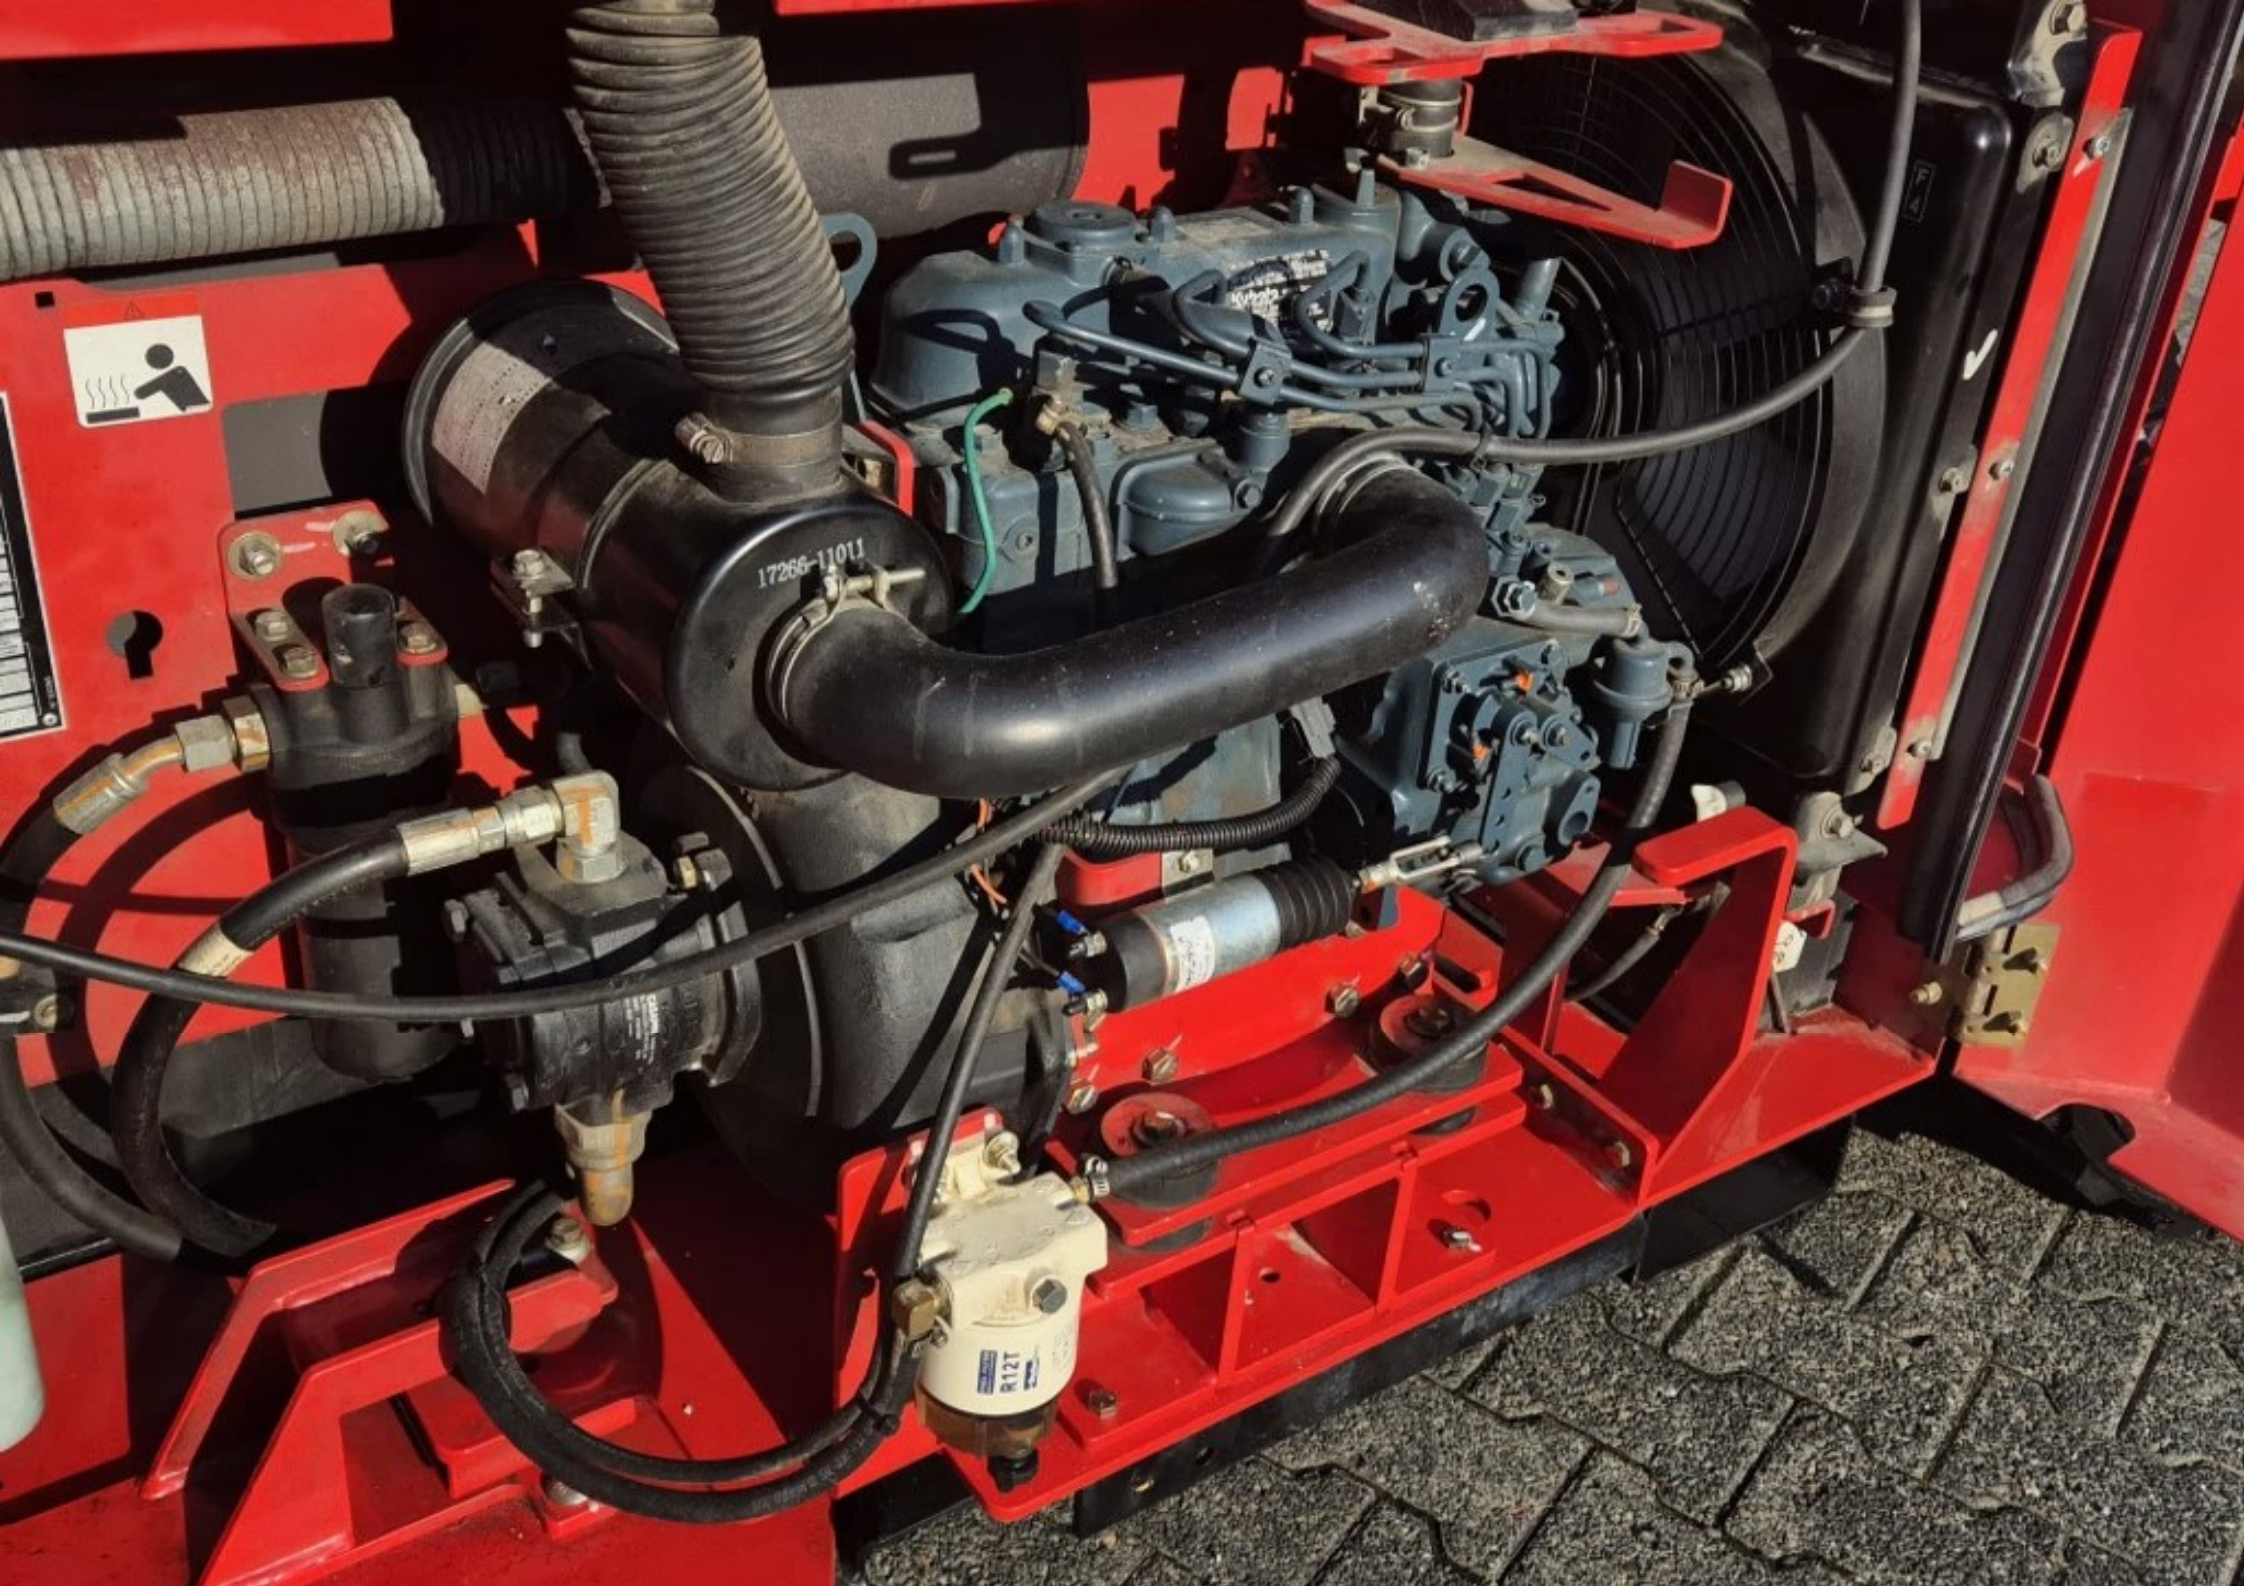

17266-11011

R12T